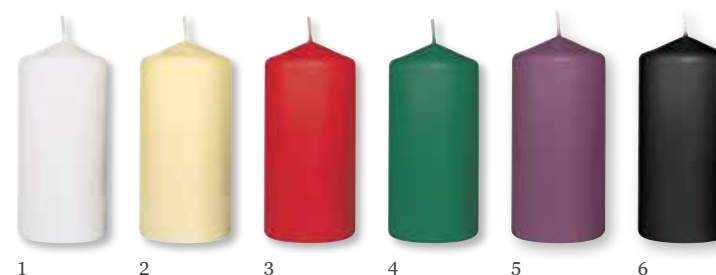

(10 x 1)

- 1 181230 White
- 2 105917 Champagne

Rustic Pillar Candles Glossy, 120 x 66 mm, 52h

New

(2 x 6)

- 1 167189 Champagne
- 2 167188 Red

Pillar Candles**

100 x 50 mm, 20h (6 x 10)

- 1 263108 White
- 2 125359 Champagne
- 3 263016 Red
- 4 263313 Dark green

130 x 60 mm, 35h (2 x 6)

- 1 148439 White
- 2 148440 Champagne
- 3 148442 Red
- 5 165580 Plum
- 6 165581 Black

**These articles are part of the YR range and not to be considered as X-mas product